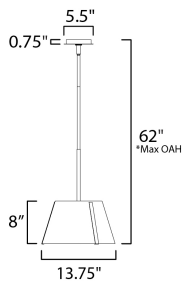

**MEASUREMENTS**

DIMENSION : 13.75" L x 13.75" W x 8" H  
 MAX OAH : 62" OAH  
 CANOPY : 5.5" W x 0.75" H x 5.5" L  
 HANGING WEIGHT : 4.972 lb

**LAMPING**

INPUT VOLTAGE : 120V  
 LUMENS : 2,160 Rated (1,920 Del.)  
 BULB : 1 x 24W LED AC Integrated , 24W Total  
 BULB INCLUDED : (Integrated)  
 DIMMABLE :  
 CRI : 90 CRI  
 COLOR\_TEMP : 3000K